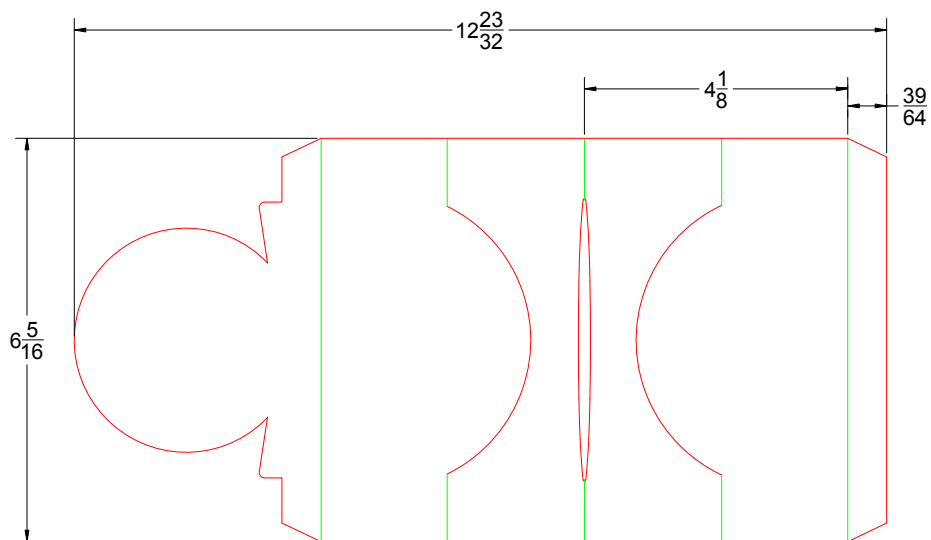

ICAD

JAMESTOWN, NC
(336) 454-0903

DATE 1/05/09

CUSTOMER Wall Printing

FILE NUMBER 38684Sm

DESCRIPTION 6 5/16 x 4 1/8 card
SIZE 6 5/16 x 12 23/32
STOCK various
STYLE pop up post card
PRINT SIDE UP
OTHER Dimensions in inches